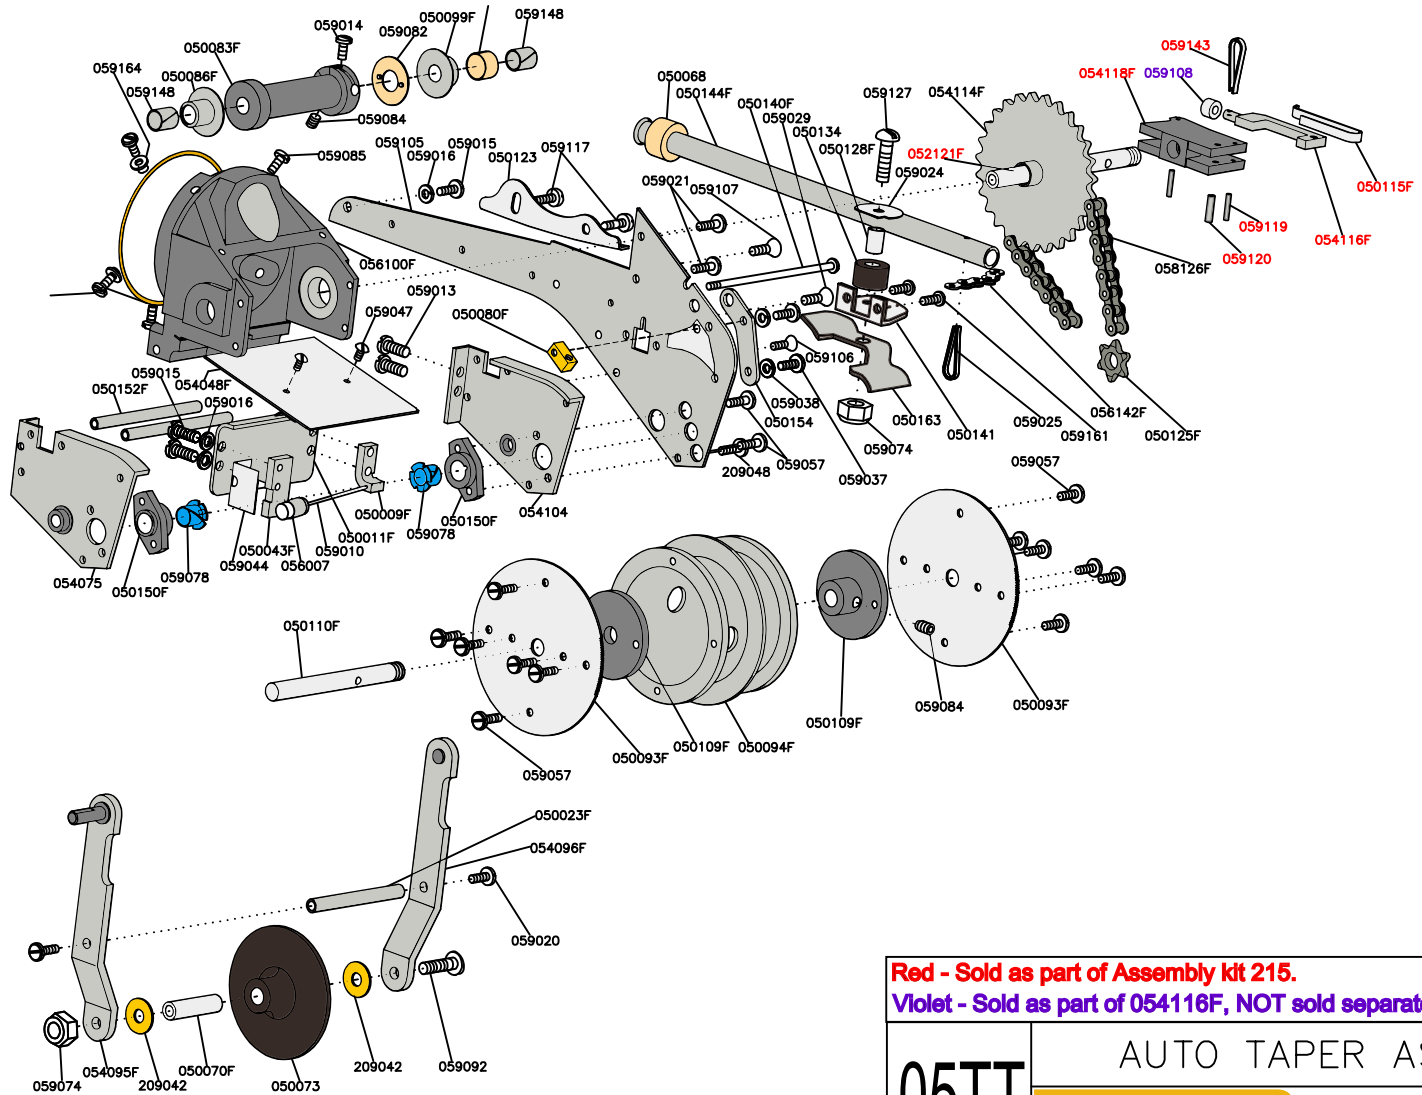

Red - Sold as part of Assembly kit 215.
Violet - Sold as part of 054116F, NOT sold separately.

05TT	AUTO TAPER ASSY		REV
	an		M
PROFESSIONAL DRY-WALL FINISHING TOOLS