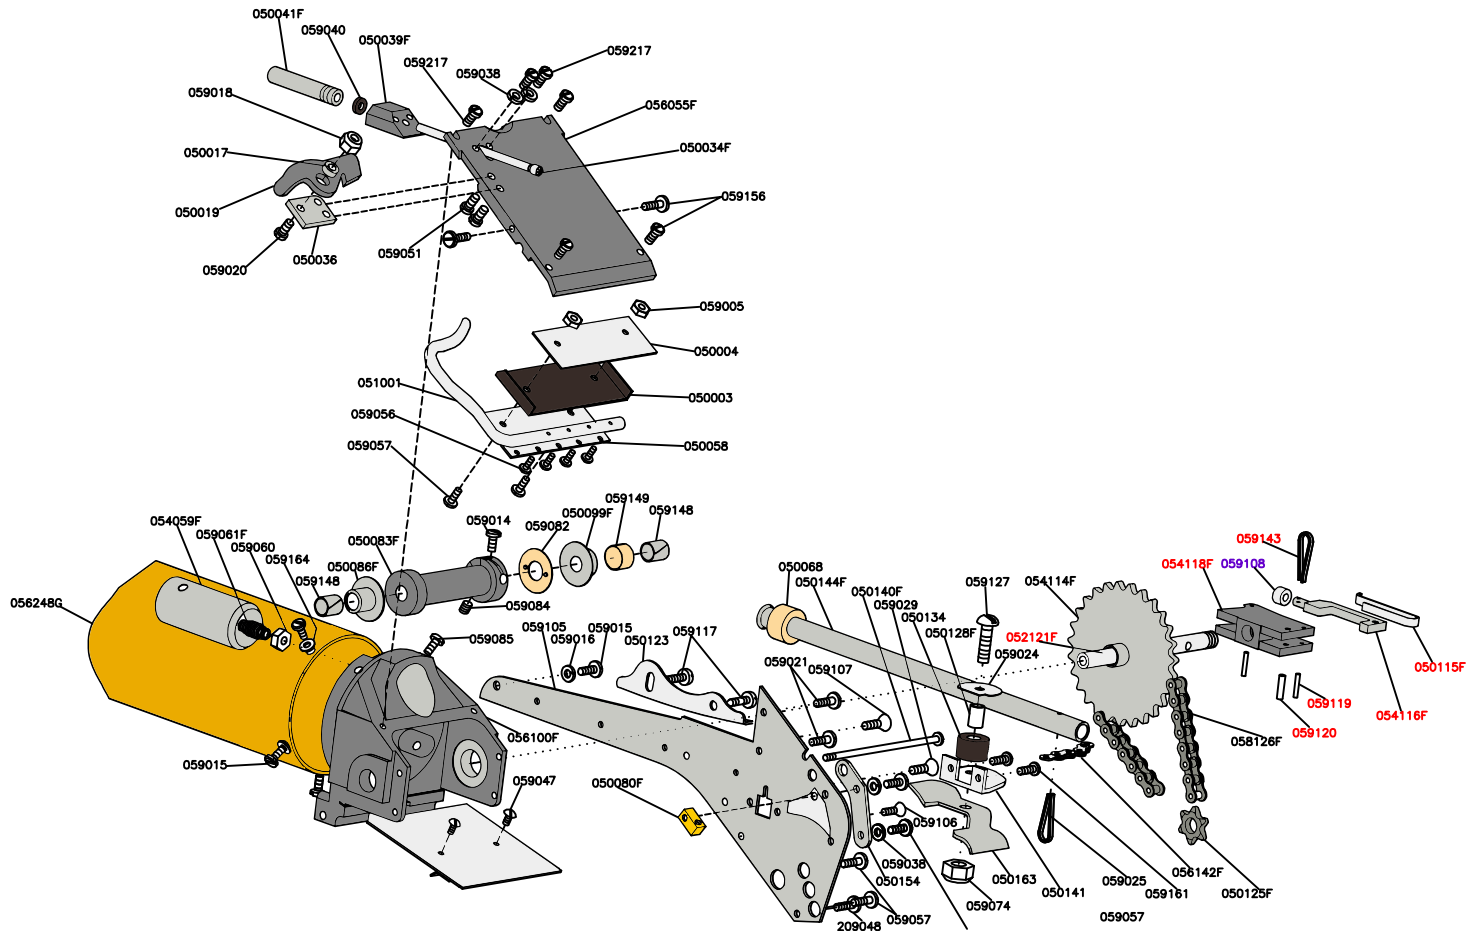

Red - Sold as part of Assembly kit 215.
Violet - Sold as part of 054116F, NOT sold separately.

05TT	AUTO TAPER ASSY		REV
	an		M
PROFESSIONAL DRY-WALL FINISHING TOOLS