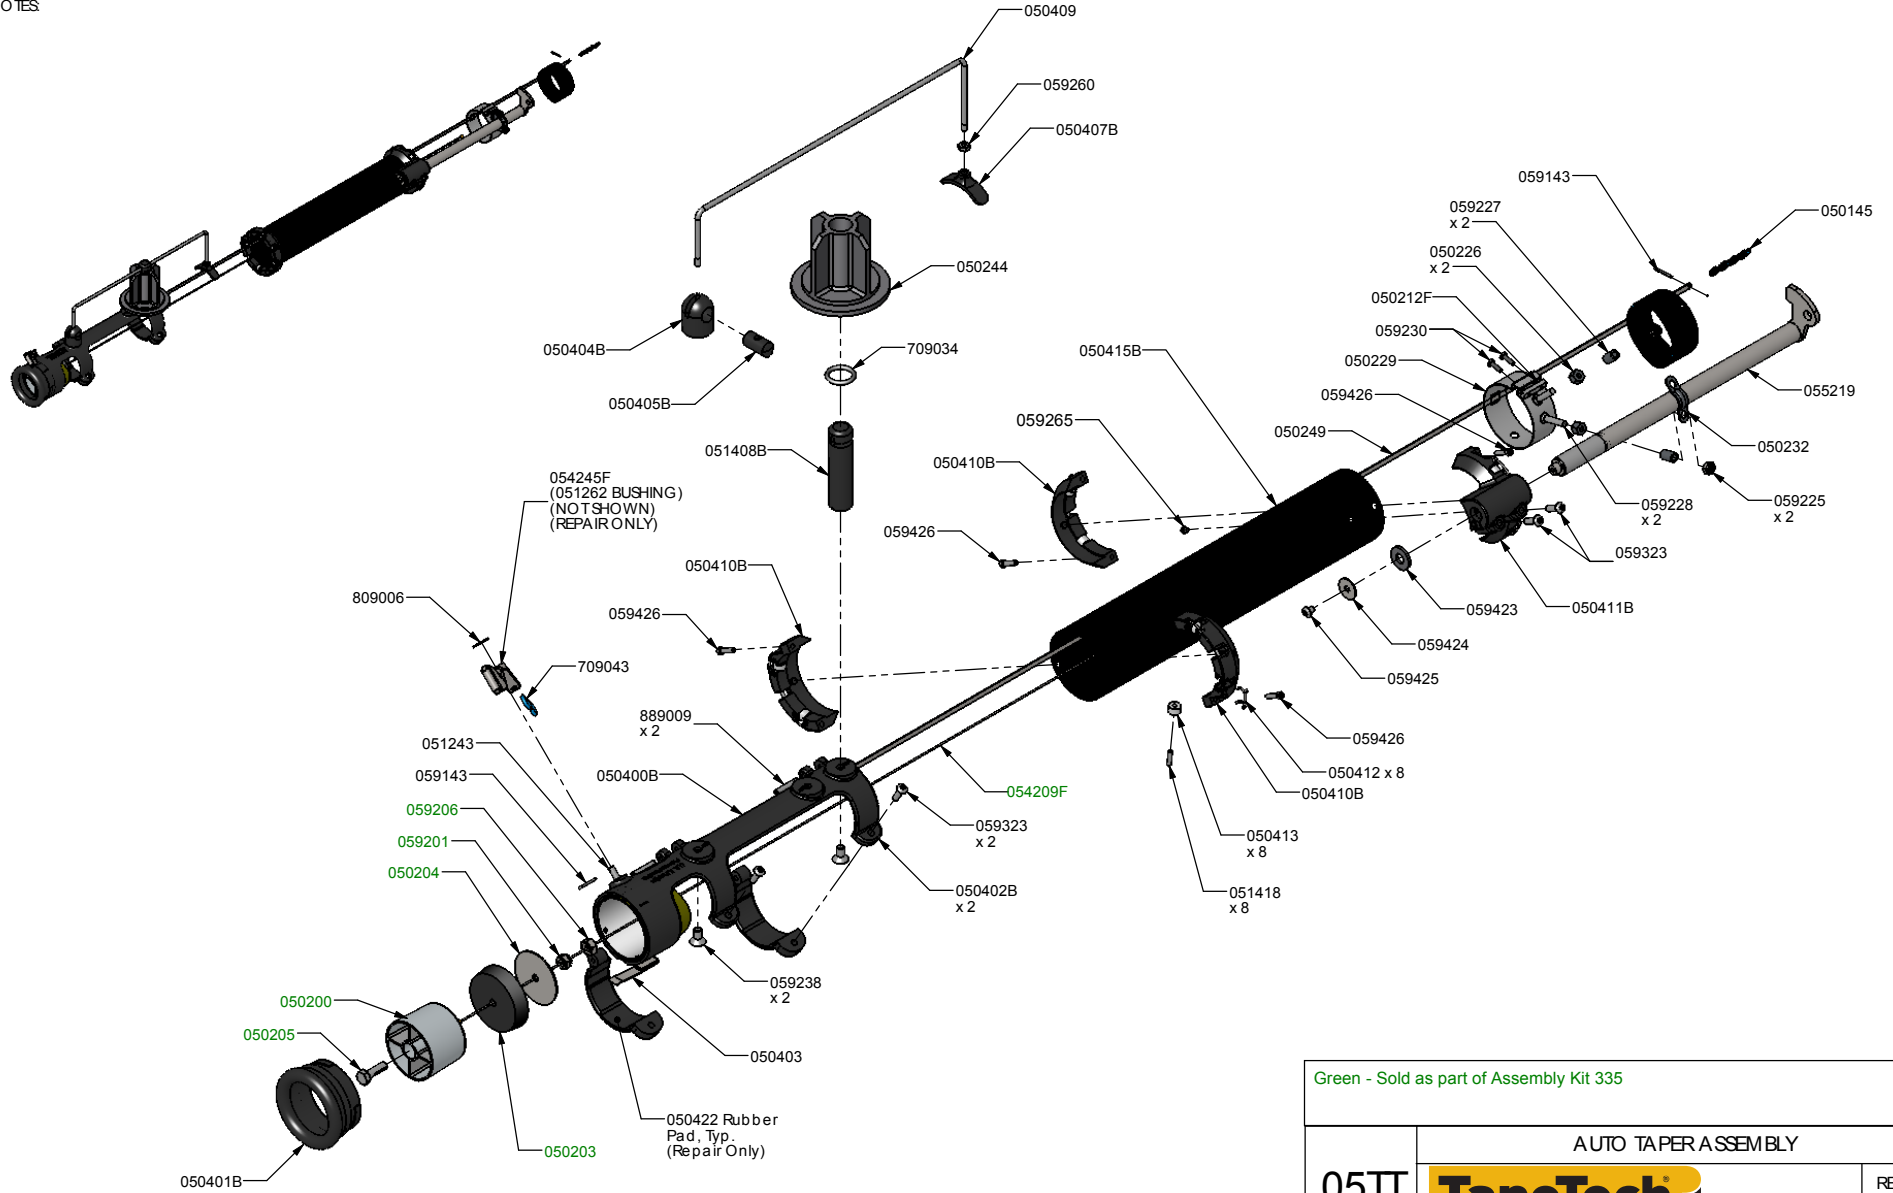

NO TES

Green - Sold as part of Assembly Kit 335

AUTO TAPER ASSEMBLY		
05TT	TapeTech PROFESSIONAL DRYWALL FINISHING TOOLS	REV. O