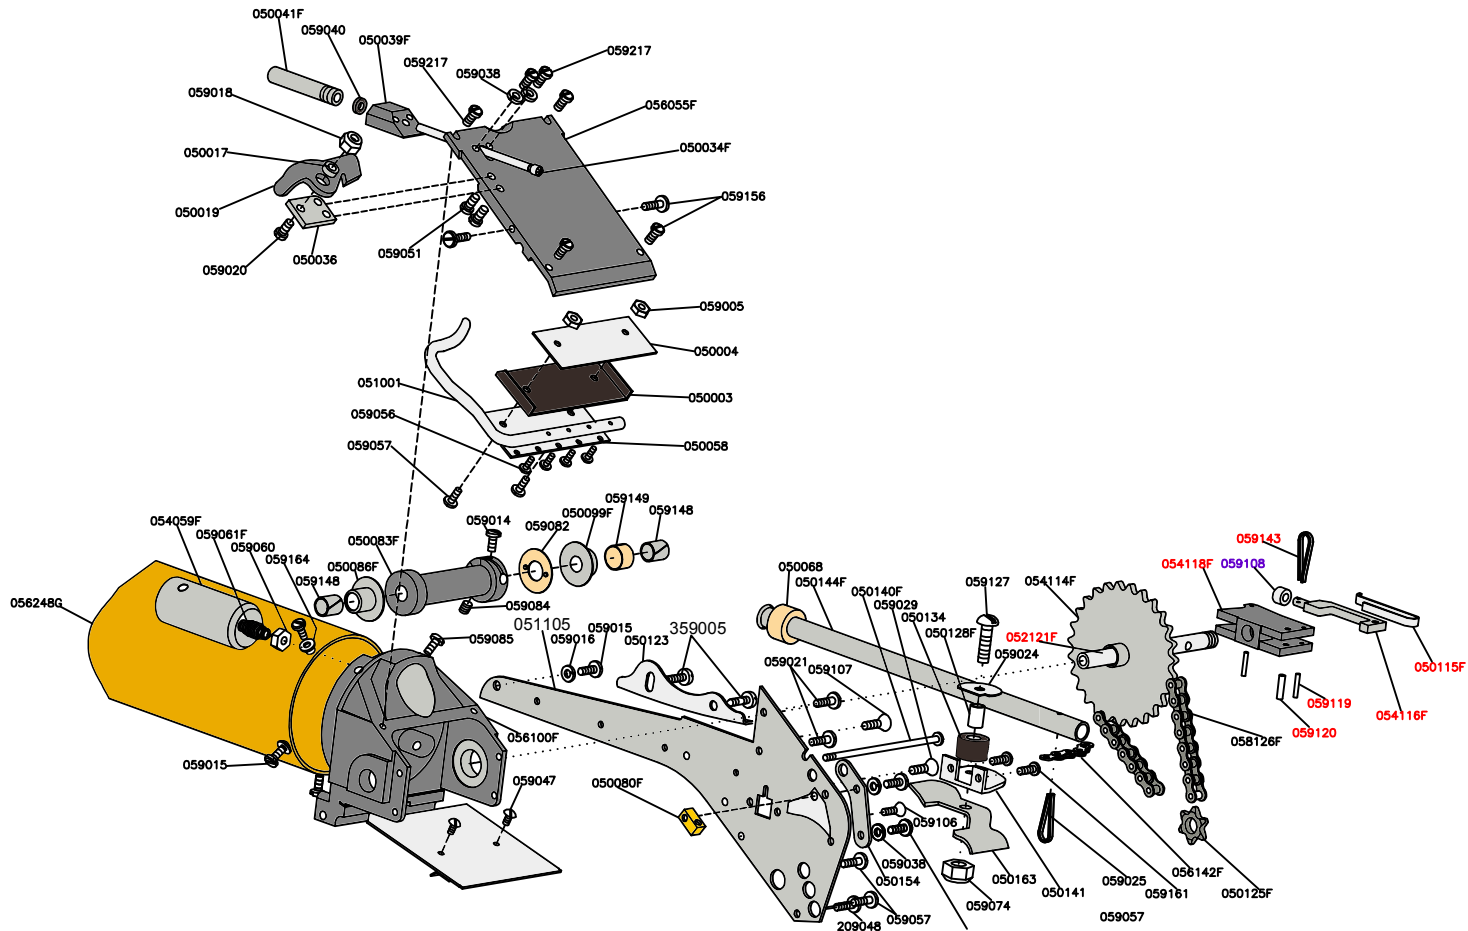

Red - Sold as part of Assembly kit 215.
Violet - Sold as part of 054116F, NOT sold separately.

05TT	AUTO TAPER ASSY		REV ○
	an		
PROFESSIONAL DRY-WALL FINISHING TOOLS