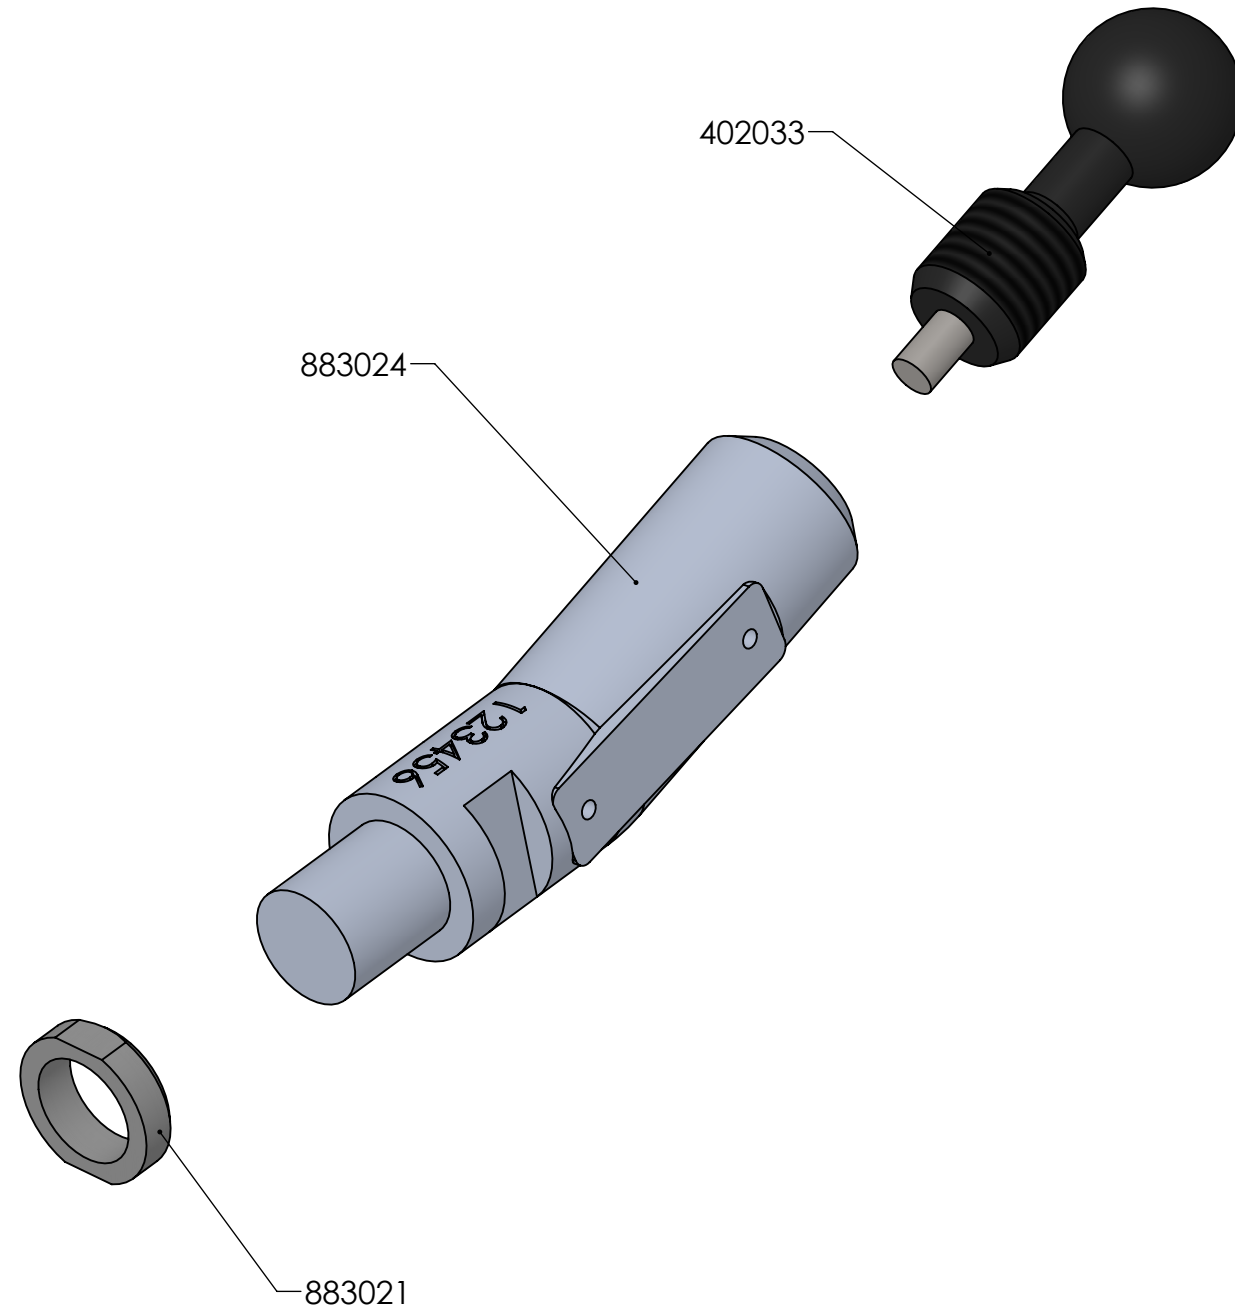

NOTES:

CFA-AD	CF Adapter, Extender Handle	REV.
	TapeTech PROFESSIONAL DRYWALL FINISHING TOOLS	A